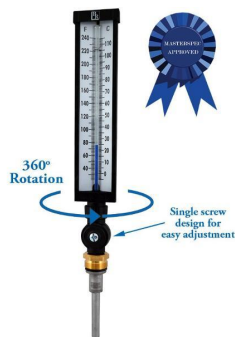

BR601D-454C
BLUE RIBBON 4.5" CONTRACTOR
GAUGE 0-30 PSI

BR601D-454D
BLUE RIBBON 4.5" CONTRACTOR
GAGE 0-60 PSI

BR601D-454E
BLUE RIBBON 4.5" CONTRACTOR
GAUGE

BR601D-454G
BLUE RIBBON 4.5" CONTRACTOR
GAGE 0-200 PSI

BR9A35-110
BLUE RIBBON 9" ALUMINUM CASE
3.5" STEM -40/110F&C NO

BR9A35-240
BLUE RIBBON 9" ADJ ANGLE,
ALUM CASE THERM 30-240 F/C

BR9A35-SD
BLUE RIBBON SOLAR DIGITAL
THERMOMETER

BR9TW-B-35
BLUE RIBBON Industrial Thermowell- 3.5" 3/4" NPT

BRCT
BLUE RIBBON Clamp On Thermometer, Range 30-240F/C

BRDG-11
BLUE RIBBON SL2000AG05000 Digital Pressure Gauge, Range:

BRGT-100
BLUE RIBBON 2" GAS TEST 0-100 PSI

BRGTB2-60
BLUE RIBBON GAUGE 2" DIAL 0-60 PSI BELL HOUSING GAS TEST

BRHW
BLUE RIBBON 2.5" Dial Hot Water Thermometer-NPT, Range- 0-

BRKIT-PT
BLUE RIBBON Pressure Temperature Test Kit

BRLF101D-254C
BLUE RIBBON GAUGE,2.5",1/4"NPT,LM 0-30

BRLF101D-254D
BLUE RIBBON GAUGE,2.5",1/4"NPT,LM 0-60